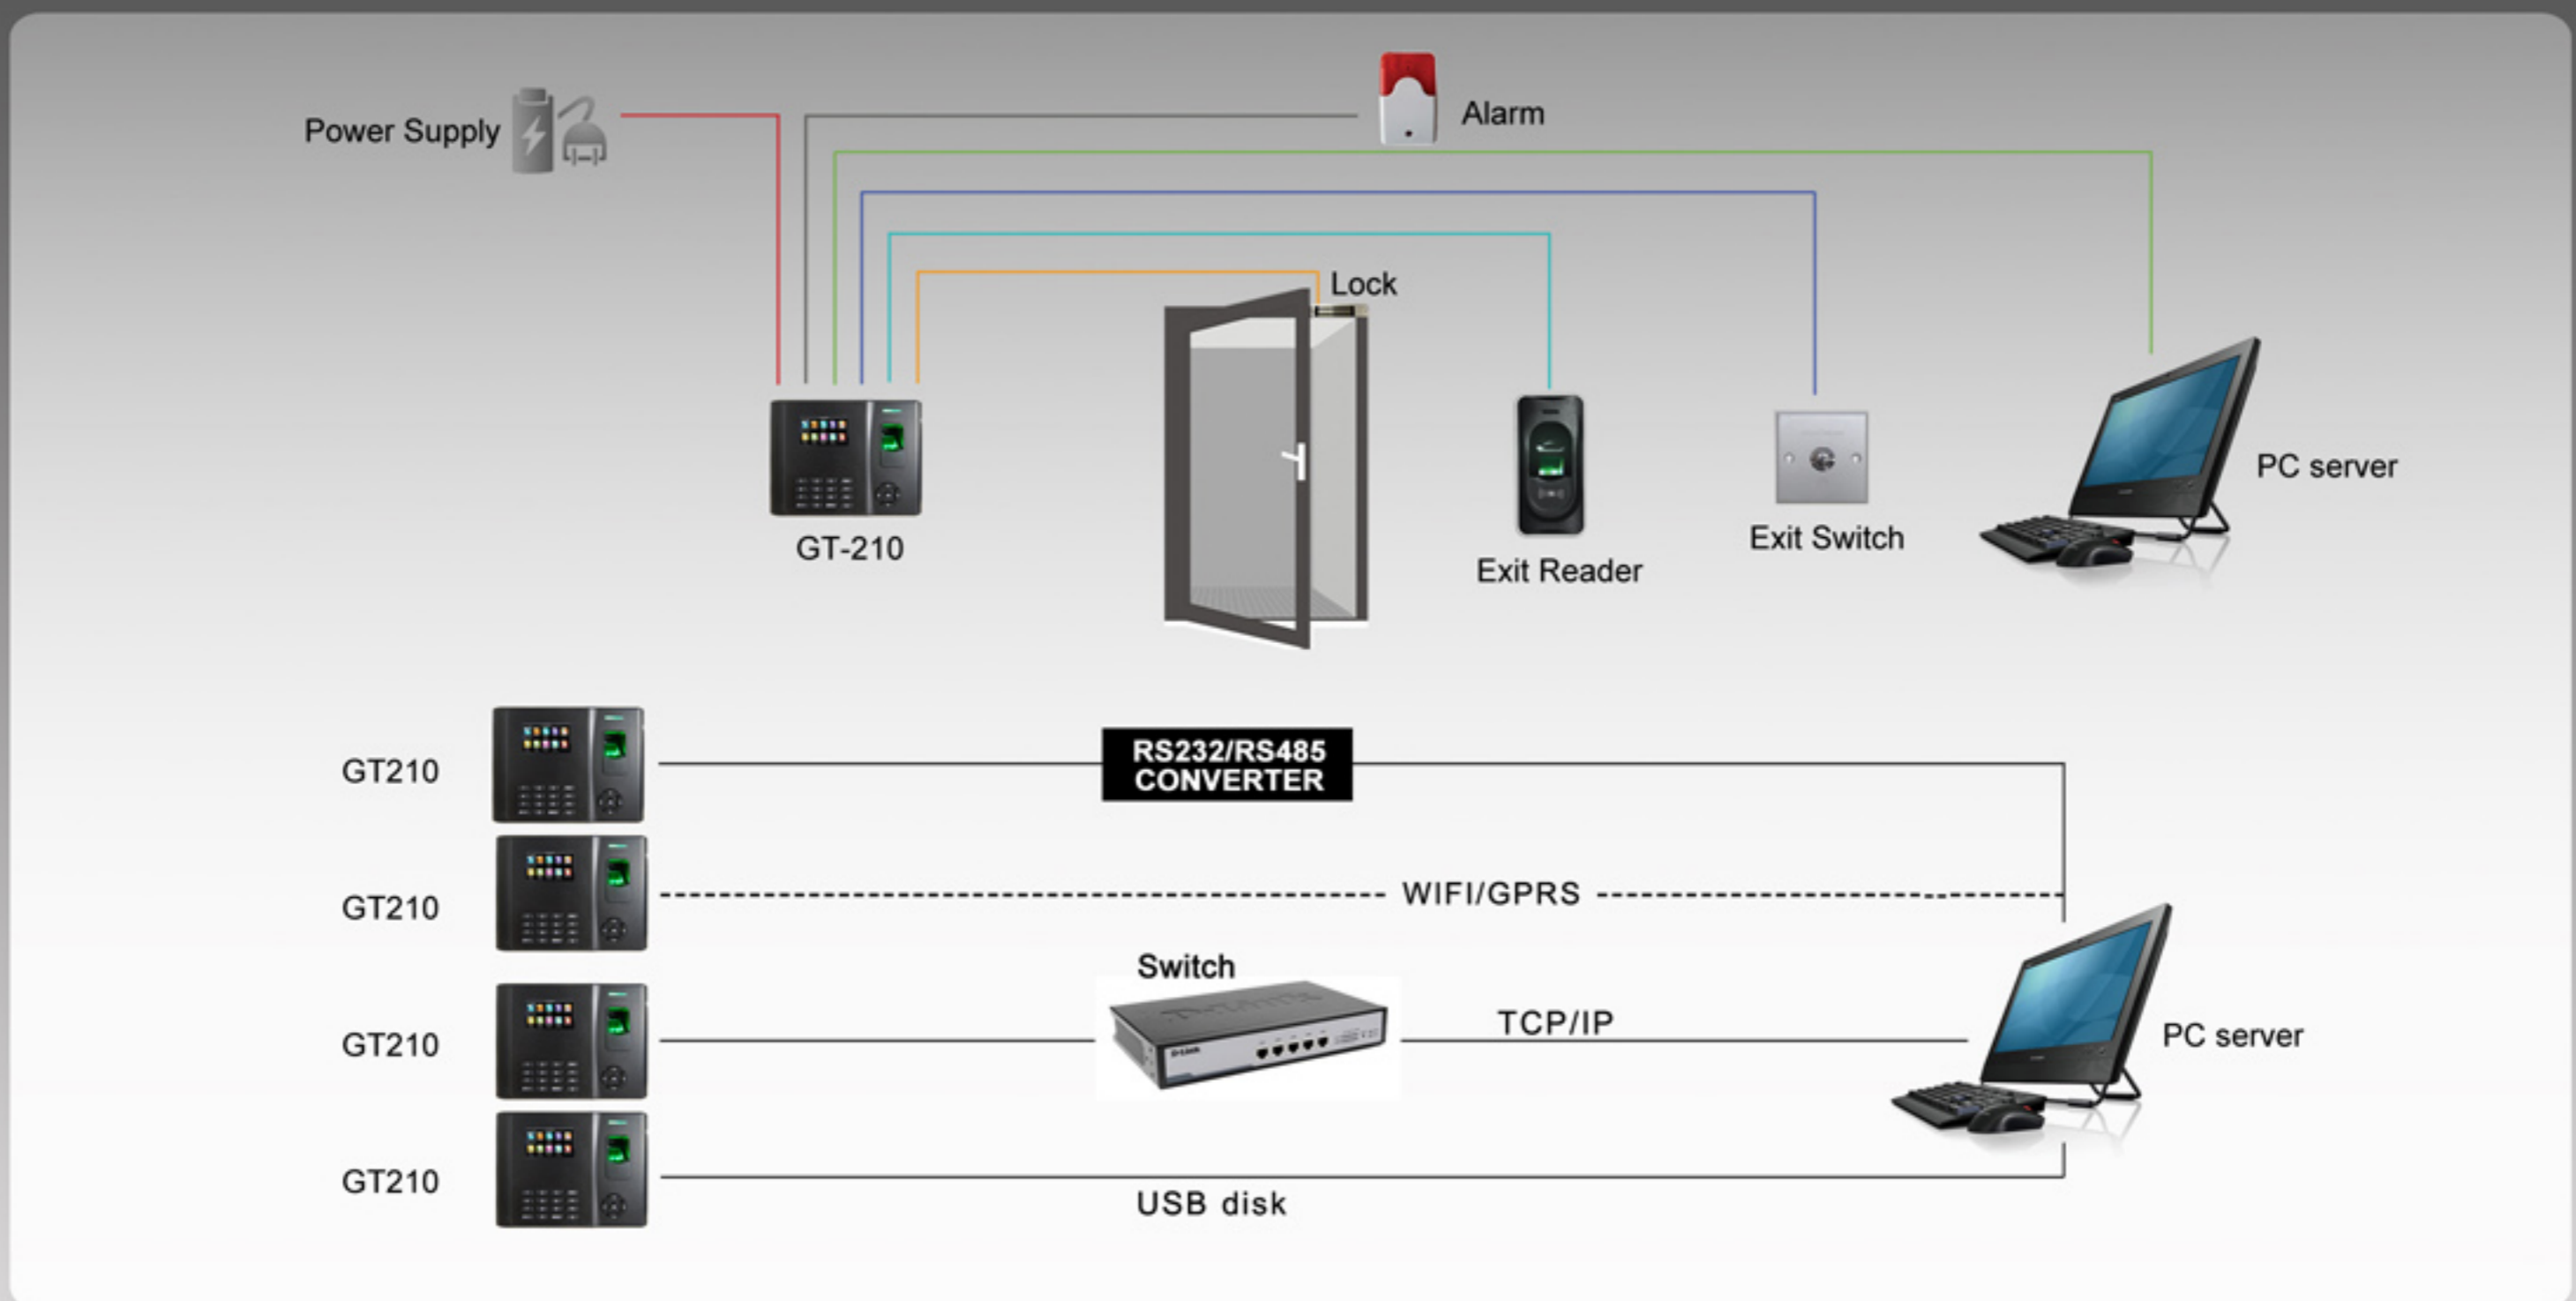

GT210 Fingerprint Access Control and Time Attendance Terminal

● Introduction

The GT210 is one of the intelligent fingerprint access control device of new generation, support both network and standalone. GPRS/Wi-Fi makes communication with PC easier. USB flash drive for offline data management. Built-in battery backup provides approx 4-5 hours to operate.

● Basic Feature

3"Color screen

Photo ID

T9 Input

Workcode

Webserver

SMS

Schedule bell

● Distinctive Function

- Easy to integrate into various system
- Standalone or network environment
- Built-in backup battery provides approx. 4-5 hours
- Saves data during power outage
- New algorithm system with high speed operating

Working Application

Specification

Model

GT210

Display/Speaker

LCD Display: 3" TFT screen

Speaker: Voice Prompt (language can be selected)

Environment