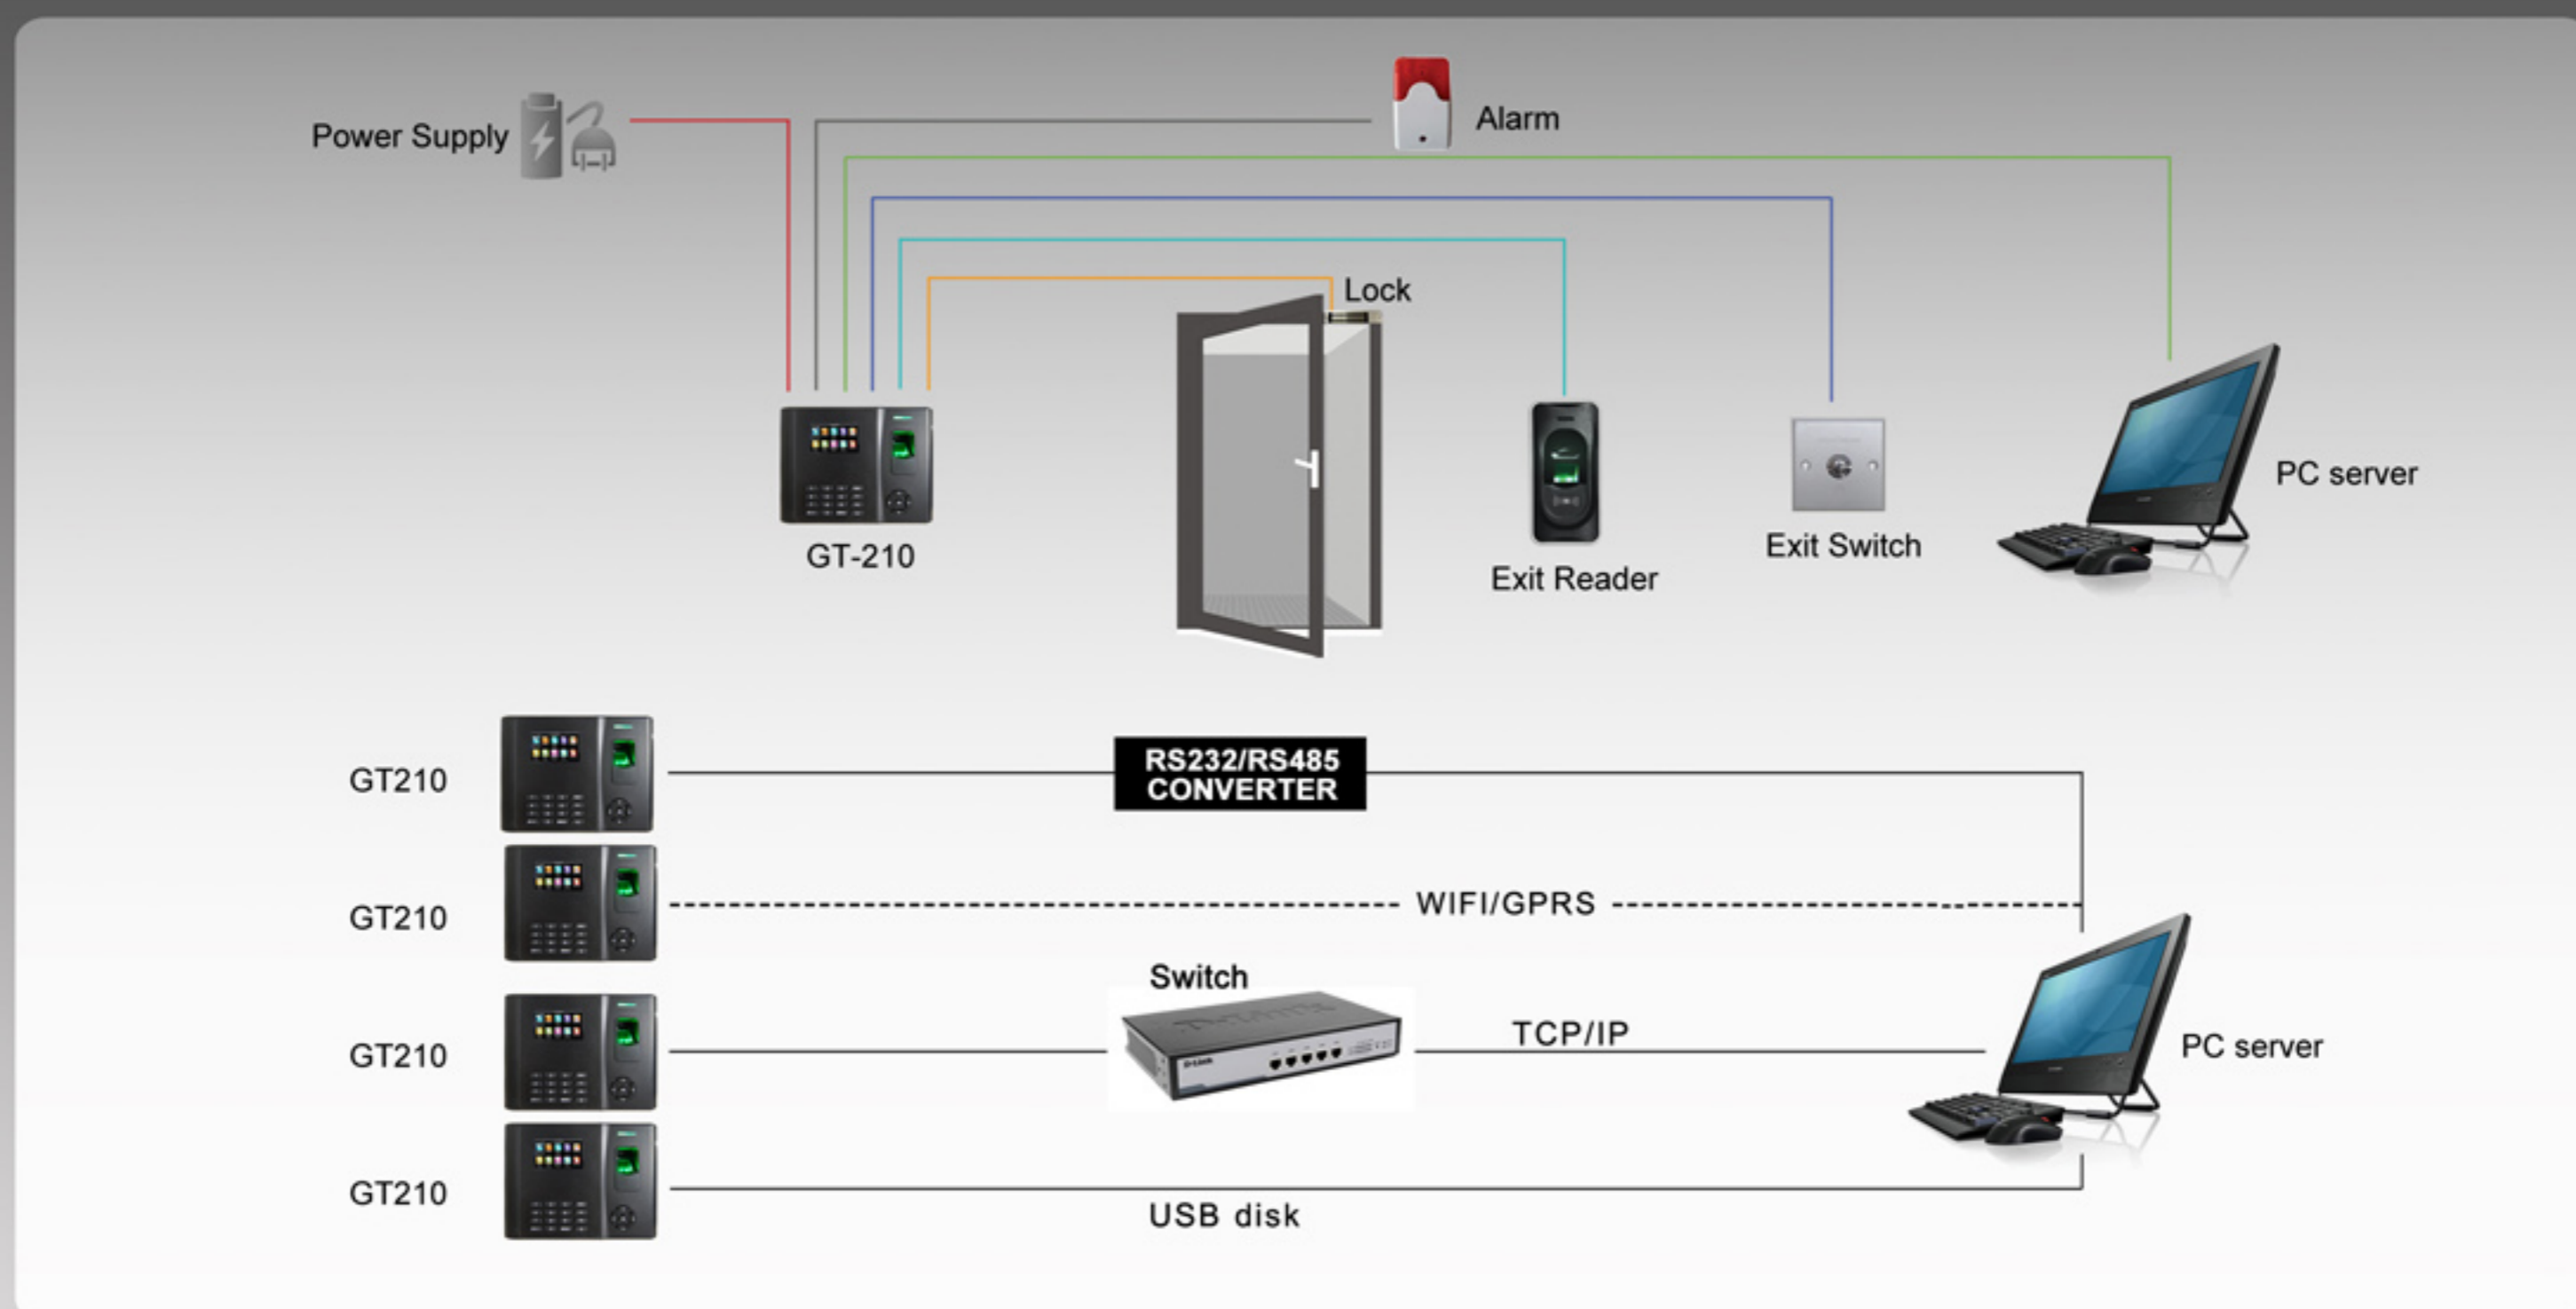

GT210 Fingerprint Access Control and Time Attendance Terminal

● Introduction

The GT210 is one of the intelligent fingerprint access control device of new generation, support both network and standalone. GPRS/Wi-Fi makes communication with PC easier. USB flash drive for offline data management. Built-in battery backup provides approx 4-5 hours to operate.

● Basic Feature

3"Color screen

Photo ID

T9 Input

Workcode

Webserver

SMS

Schedule bell

● Distinctive Function

- Easy to integrate into various system
- Standalone or network environment
- Built-in backup battery provides approx. 4-5 hours
- Saves data during power outage
- New algorithm system with high speed operating

Working Application

Specification

Model

GT210

Display/Speaker

LCD Display: 3" TFT screen

Speaker: Voice Prompt (language can be selected)

Environment