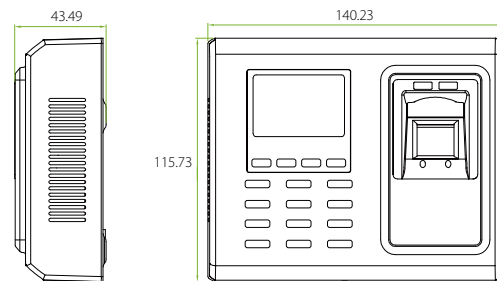

# Specifications

Fingerprint Capacity	2,200 templates
Transaction Capacity	50,000
Hardware Platform	ZEM500
Sensor	ZK Optical Sensor
Algorithm Version	ZK Finger v9.0
Communication	RS232/485, TCP/IP, USB-host
Access Control Interface for	3 <sup>rd</sup> party electric lock, door sensor, exit button, alarm, DoorBell
Standard Functions	SMS, DLST, Webserver, Workcode, Anti-passback
Optional Functions	ID, Mifare, HID, Scheduled-Bell, 9 digit user ID, Self-Service Query, Automatic Status Switch, Soap, printer
Wiegand Signal	Input & Output
Display	B & W LCD Screen
Power Supply	12V DC
Operating Temperature	0°C - 45°C
Operating Humidity	20% - 80%
Dimension(W×H×D)mm	140.5×116×43.5
Gross Weight	0.85kg

## Dimensions (mm)