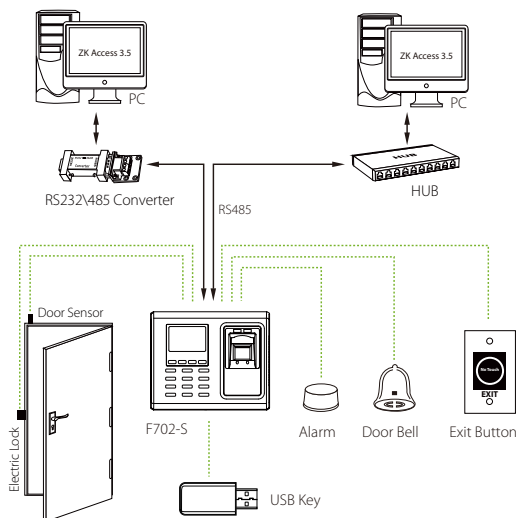

Specifications

Fingerprint Capacity	2,200 templates
Transaction Capacity	50,000
Hardware Platform	ZEM500
Sensor	ZK Optical Sensor
Algorithm Version	ZK Finger v9.0
Communication	RS232/485, TCP/IP, USB-host
Access Control Interface for	3rd party electric lock, door sensor, exit button, alarm, DoorBell
Standard Functions	SMS, DLST, Webserver, Workcode, Anti-passback
Optional Functions	ID, Mifare, HID, Scheduled-Bell, 9 digit user ID, Self-Service Query, Automatic Status Switch, Soap, printer
Wiegand Signal	Input & Output
Display	B & W LCD Screen
Power Supply	12V DC
Operating Temperature	0°C - 45°C
Operating Humidity	20% - 80%
Dimension(W×H×D)mm	140.5×116×43.5
Gross Weight	0.85kg

Configuration